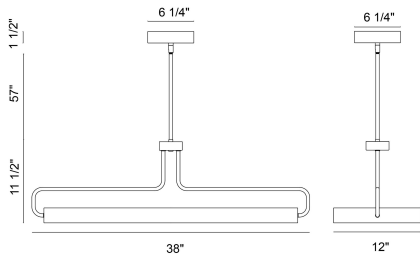

PEMBERTON, LED OVAL PENDANT

PRODUCT DETAILS

No.	:	37931-018
Product Color	:	ANTIQUE BRASS
Product Material	:	METAL
Shade / Accent Material	:	~
Length	:	38"
Width	:	12"
Height	:	11.5"
Overall Height	:	69"
Weight	:	8lbs

LIGHT SOURCE DETAILS

Number of Bulbs	:	1
Light Source	:	LED
Light Source Type	:	LED
Input Voltage	:	110/277VV
Socket Type	:	LED
Wattage	:	35W
Total Wattage	:	35W
Delivered Lumens	:	1550lm
Kelvin	:	3000K
CRI	:	90+
Bulb Included	:	Yes
Dimmable	:	Yes

OPTIONS AVAILABLE

ITEM NO.	FINISH	SHADE
37931-018	ANTIQUE BRASS	
37931-025	SATIN NICKEL	MATTE BLACK

TECHNICAL DETAILS

Hanging Support Type	:	ROD
Hanging Support Length	:	57"
Rods Included	:	3"+6"+12"+18"+18"
Canopy / Backplate Height	:	1.5"
Canopy / Backplate Dia.	:	6.25"
Location	:	DRY
Approval	:	
Title 24	:	Yes