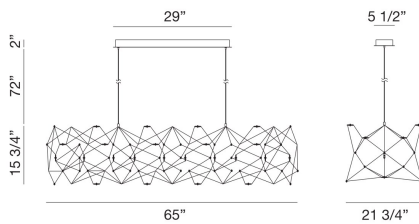

LEONARDELLI, LARGE LED CHANDELIER

PRODUCT DETAILS

No.	:	38036-019
Product Color	:	CHROME
Product Material	:	METAL
Shade / Accent Material	:	~
Length	:	65"
Width	:	21.75"
Height	:	15.75"
Overall Height	:	88"
Weight	:	12lbs

ITEM NO.	FINISH	SHADE
38036-019	CHROME	
	DARK	
38036-020	CHROME(PLATED)	

TECHNICAL DETAILS

Hanging Support Type	:	WIRE
Canopy / Backplate Length	:	29.25"
Canopy / Backplate Height	:	1.5"
Canopy / Backplate Width	:	5.5"
Location	:	DRY
Approval	:	
Title 24	:	Yes