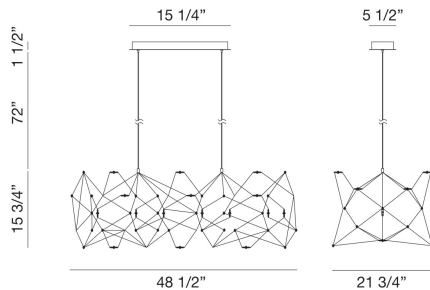

LEONARDELLI, MEDIUM LED CHANDELIER

PRODUCT DETAILS

No.	:	38037-016
Product Color	:	CHROME
Product Material	:	METAL
Shade / Accent Material	:	~
Length	:	48"
Width	:	21.75"
Height	:	15.75"
Overall Height	:	88"
Weight	:	7.8lbs

ITEM NO.	FINISH	SHADE
38037-016	CHROME	
38037-026	DARK CHROME (PLATED)	

TECHNICAL DETAILS

Hanging Support Type	:	WIRE
Canopy / Backplate Length	:	15.25"
Canopy / Backplate Height	:	1.5"
Canopy / Backplate Width	:	5.5"
Location	:	DRY
Approval	:	
Title 24	:	Yes