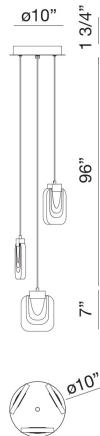

### PRODUCT DETAILS

No.	:	38042-010
Product Color	:	GOLD
Product Material	:	METAL
Shade / Accent Material	:	~
Diameter	:	10"
Height	:	7"
Overall Height	:	96"
Weight	:	8.7lbs

### LIGHT SOURCE DETAILS

Light Source Type	:	INTEGRATED LED
Input Voltage	:	120V
Bulb Voltage	:	24V
Socket Type	:	LED
Total Wattage	:	15W
Delivered Lumens	:	660lm
Kelvin	:	3000K
CRI	:	90
Dimmable	:	Yes

### TECHNICAL DETAILS

Hanging Support Type	:	WIRE
Canopy / Backplate Height	:	1.75"
Canopy / Backplate Dia.	:	10"
Location	:	DRY
Approval	:	
Title 24	:	Yes