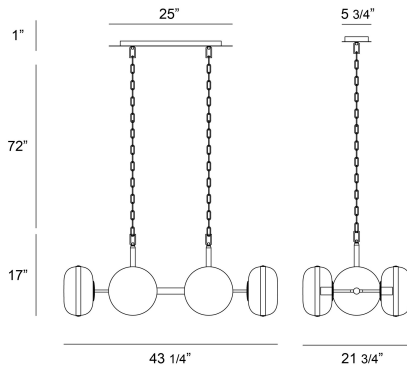

### PRODUCT DETAILS

No.	:	38130-014
Product Color	:	ANCIENT BRASS
Product Material	:	METAL
Shade / Accent Colour	:	CHAMPAGNE
Shade / Accent Material	:	GLASS
Length	:	43.5"
Width	:	21"
Height	:	17.5"
Overall Height	:	89"
Weight	:	5.5lbs

### LIGHT SOURCE DETAILS

Number of Bulbs	:	6
Light Source	:	Incandescent
Light Source Type	:	EDISON
Input Voltage	:	120V
Bulb Voltage	:	120V
Socket Type	:	E26
Wattage	:	60W
Total Wattage	:	360W
Bulb Included	:	Yes
Dimmable	:	Yes

### TECHNICAL DETAILS

Hanging Support Type	:	CHAIN
Hanging Support Length	:	72"
Canopy / Backplate Length	:	25"
Canopy / Backplate Height	:	1"
Canopy / Backplate Width	:	5.75"
Location	:	DRY
Approval	:	