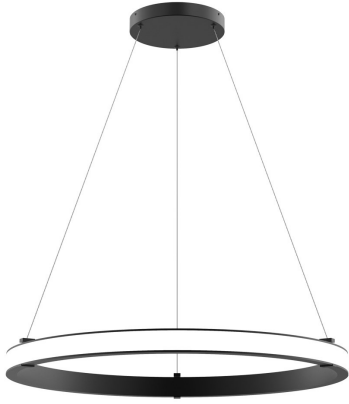

MUCCI, SMALL OUTWARD LED PENDANT

PRODUCT DETAILS

No.	:	38131-011
Product Color	:	MATTE BLACK
Product Material	:	METAL
Shade / Accent Colour	:	WHITE
Shade / Accent Material	:	ACRYLIC
Diameter	:	32"
Height	:	2"
Overall Height	:	120"
Weight	:	11lbs

LIGHT SOURCE DETAILS

Light Source Type	:	INTEGRATED LED
Input Voltage	:	120V
Bulb Voltage	:	120V
Socket Type	:	LED
Total Wattage	:	52W
Delivered Lumens	:	1600lm
Kelvin	:	3000K
CRI	:	90
Dimmable	:	Yes

OPTIONS AVAILABLE

ITEM NO.	FINISH	SHADE
38131-011	MATTE BLACK	WHITE

TECHNICAL DETAILS

Hanging Support Type	:	AIRCRAFT CABLE
Hanging Support Length	:	120"
Canopy / Backplate Height	:	1.5"
Canopy / Backplate Dia.	:	9.5"
Location	:	DAMP
Approval	:	
Title 24	:	Yes