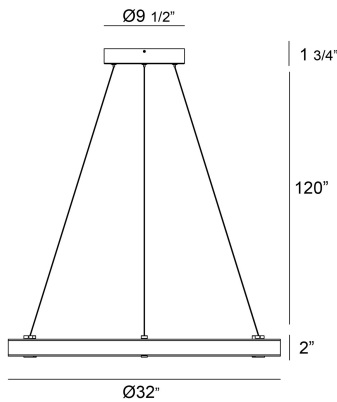

MUCCI, SMALL OUTWARD LED PENDANT

PRODUCT DETAILS

No.	:	38131-011
Product Color	:	MATTE BLACK
Product Material	:	METAL
Shade / Accent Colour	:	WHITE
Shade / Accent Material	:	ACRYLIC
Diameter	:	32"
Height	:	2"
Overall Height	:	120"
Weight	:	11lbs

ITEM NO.	FINISH	SHADE
38131-011	MATTE BLACK	WHITE

TECHNICAL DETAILS

Hanging Support Type	:	AIRCRAFT CABLE
Hanging Support Length	:	120"
Canopy / Backplate Height	:	1.5"
Canopy / Backplate Dia.	:	9.5"
Location	:	DAMP
Approval	:	
Title 24	:	Yes