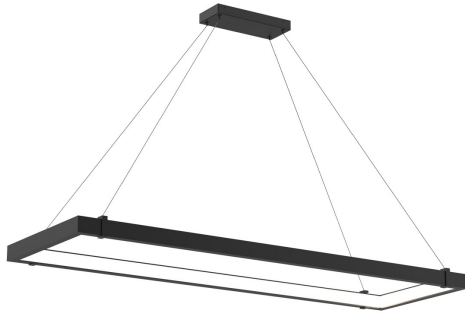

## MUCCI, INWARD RECTANGULAR LED PENDANT

### PRODUCT DETAILS

No.	:	38138-010
Product Color	:	MATTE BLACK
Product Material	:	METAL
Shade / Accent Colour	:	WHITE
Shade / Accent Material	:	ACRYLIC
Length	:	59.5"
Width	:	18.75"
Height	:	2"
Overall Height	:	120"
Weight	:	14.5lbs