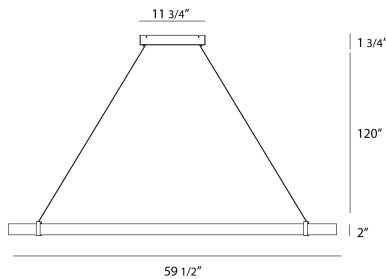

TECHNICAL DETAILS

Hanging Support Type	:	AIRCRAFT CABLE
Hanging Support Length	:	120"
Canopy / Backplate Length	:	11.75"
Canopy / Backplate Height	:	1.5"
Canopy / Backplate Width	:	4.75"
Location	:	DAMP
Approval	:	
Title 24	:	Yes

PROJECT INFORMATION

Job Name: Date: Type:

Comments: