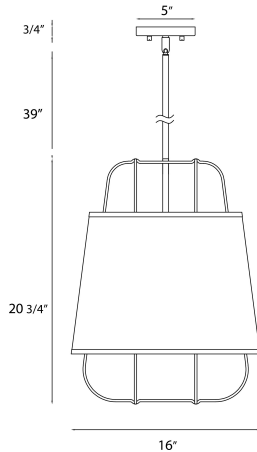

TURA, 3 LIGHT PENDANT

PRODUCT DETAILS

No.	:	38143-014
Product Color	:	BRASS
Product Material	:	METAL
Shade / Accent Colour	:	WHITE/GOLD
Shade / Accent Material	:	~
Diameter	:	16"
Height	:	20.75"
Overall Height	:	60"
Weight	:	6.4lbs

LIGHT SOURCE DETAILS

Number of Bulbs	:	3
Light Source Type	:	B10
Input Voltage	:	120V
Bulb Voltage	:	120V
Socket Type	:	E12
Wattage	:	60W
Total Wattage	:	180W
Bulb Included	:	No
Dimmable	:	No

OPTIONS AVAILABLE

ITEM NO.	FINISH	SHADE
38143-014	BRASS	WHITE/GOLD
38143-021	BLACK	BLACK/GOLD

TECHNICAL DETAILS

Hanging Support Type	:	ROD
Hanging Support Length	:	39"
Rods Included	:	3"+6"+12"+18"
Canopy / Backplate Height	:	0.75"
Canopy / Backplate Dia.	:	5"
Location	:	DRY
Approval	:	