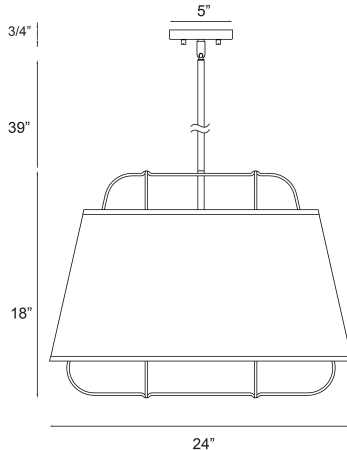

TURA, 6 LIGHT PENDANT

PRODUCT DETAILS

No.	:	38145-018
Product Color	:	BRASS
Product Material	:	METAL
Shade / Accent Colour	:	WHITE/GOLD
Shade / Accent Material	:	~
Diameter	:	24"
Height	:	18"
Overall Height	:	57"
Weight	:	8.3lbs

LIGHT SOURCE DETAILS

Number of Bulbs	:	6
Light Source Type	:	B10
Input Voltage	:	120V
Bulb Voltage	:	120V
Socket Type	:	E12
Wattage	:	60W
Total Wattage	:	360W
Bulb Included	:	No
Dimmable	:	No

OPTIONS AVAILABLE

ITEM NO.	FINISH	SHADE
38145-018	BRASS	WHITE/GOLD
38145-025	BLACK	BLACK/GOLD

TECHNICAL DETAILS

Hanging Support Type	:	ROD
Hanging Support Length	:	39"
Rods Included	:	3"+6"+12"+18"
Canopy / Backplate Height	:	0.75"
Canopy / Backplate Dia.	:	5"
Location	:	DRY
Approval	:	