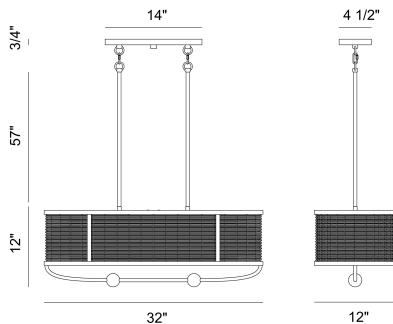

COMPARELLI, 4 LIGHT ISLAND CHANDELIER

PRODUCT DETAILS

No.	:	38160-011
Product Color	:	DARK BRONZE
Product Material	:	METAL
Shade / Accent Colour	:	DARK BEIGE
Shade / Accent Material	:	RATTAN
Length	:	32"
Width	:	12"
Height	:	12"
Overall Height	:	69"
Weight	:	9.8lbs

OPTIONS AVAILABLE

ITEM NO.	FINISH	SHADE
38160-011	DARK BRONZE	DARK BEIGE
38160-028	OFF WHITE	LIGHT RATTAN

TECHNICAL DETAILS

Hanging Support Type	:	ROD
Hanging Support Length	:	57"
Rods Included	:	3"+6"+12"+18"+18"
Canopy / Backplate Length	:	14"
Canopy / Backplate Height	:	0.75"
Canopy / Backplate Width	:	4.75"
Location	:	DRY
Approval	:	