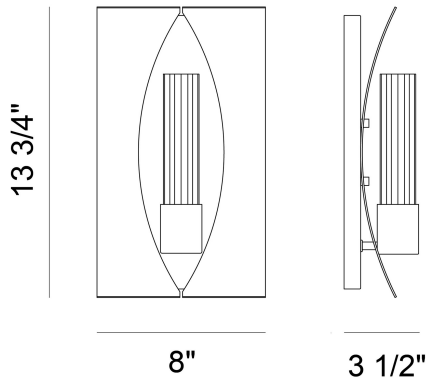

### PRODUCT DETAILS

No.	:	38161-018
Product Color	:	MATTE BLACK W/ GREY WOOD
Product Material	:	METAL
Shade / Accent Colour	:	GLASS
Shade / Accent Material	:	GLASS
Width	:	8"
Height	:	13.5"
Ext	:	3.5"
Weight	:	2.5lbs

### TECHNICAL DETAILS

Canopy / Backplate Height	:	5"
Canopy / Backplate Width	:	13"
Location	:	DRY
Approval	:	
Title 24	:	Yes