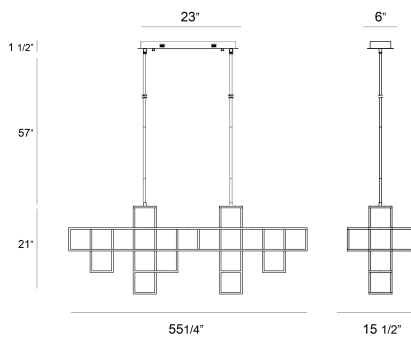

FERRO, 13 LIGHT LINEAR LED CHANDELIER

PRODUCT DETAILS

No.	:	38257-018
Product Color	:	GOLD
Product Material	:	METAL
Shade / Accent Material	:	~
Length	:	55.25"
Width	:	15.5"
Height	:	21"
Overall Height	:	78"
Weight	:	33.7lbs

ITEM NO.	FINISH	SHADE
38257-018	GOLD	
38257-021	BLACK	

TECHNICAL DETAILS

Hanging Support Type	:	ROD
Hanging Support Length	:	57"
Rods Included	:	3"+6"+12"+18"+18"
Canopy / Backplate Length	:	23"
Canopy / Backplate Height	:	1.75"
Canopy / Backplate Width	:	6"
Location	:	DRY
Approval	:	
Title 24	:	Yes