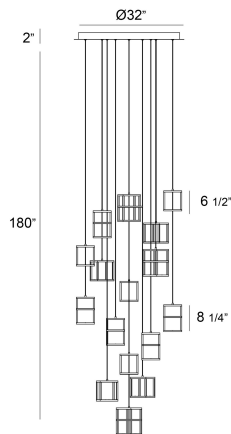

FERRO, 16 LIGHT LED CHANDELIER

PRODUCT DETAILS

No.	:	38259-012
Product Color	:	GOLD
Product Material	:	METAL
Shade / Accent Material	:	~
Diameter	:	32"
Height	:	8.25"
Overall Height	:	180"
Weight	:	66.1lbs

LIGHT SOURCE DETAILS

Light Source Type	:	INTEGRATED LED
Input Voltage	:	120V
Bulb Voltage	:	24V
Socket Type	:	LED
Total Wattage	:	88W
Delivered Lumens	:	1750lm
Kelvin	:	3000K
CRI	:	90
Dimmable	:	Yes

OPTIONS AVAILABLE

ITEM NO.	FINISH	SHADE
38259-012	GOLD	
38259-023	BLACK	

TECHNICAL DETAILS

Hanging Support Type	:	WIRE
Hanging Support Length	:	180"
Canopy / Backplate Height	:	2"
Canopy / Backplate Dia.	:	32"
Location	:	DRY
Approval	:	
Title 24	:	Yes