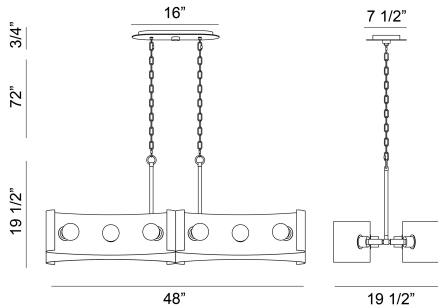

METALLO, 12 LIGHT ISLAND CHANDELIER

PRODUCT DETAILS

No.	:	38429-019
Product Color	:	VINTAGE NICKEL
Product Material	:	METAL
Shade / Accent Colour	:	VINTAGE NICKEL/BLACK
Shade / Accent Material	:	~
Length	:	48"
Width	:	20"
Height	:	18.5"
Overall Height	:	91"
Weight	:	27.8lbs

OPTIONS AVAILABLE

ITEM NO.	FINISH	SHADE
38429-019	VINTAGE NICKEL	NICKEL/BLACK
38429-026	BRONZE	NATURE BRASS/BRONZE

TECHNICAL DETAILS

Hanging Support Type	:	CHAIN
Hanging Support Length	:	72"
Canopy / Backplate Length	:	16.25"
Canopy / Backplate Height	:	1"
Canopy / Backplate Width	:	1.5"
Location	:	DRY
Approval	:	