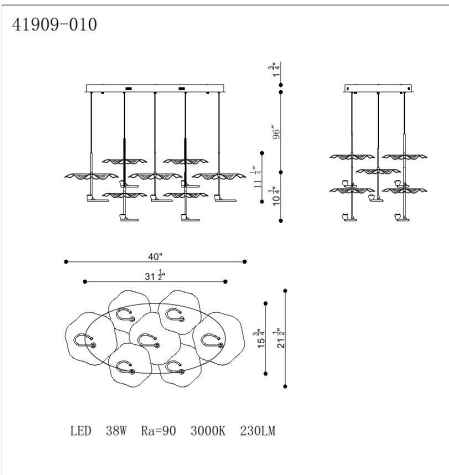

LAGATTO, 7-LIGHT CHANDELIER

PRODUCT DETAILS

No.	:	41909-010
Product Color	:	BRONZE
Length	:	39"
Width	:	24"
Height	:	11.75"

LIGHT SOURCE DETAILS

Light Source Type	:	INTEGRATED LED
Input Voltage	:	120V
Bulb Voltage	:	120V
Socket Type	:	LED
Total Wattage	:	18W
Delivered Lumens	:	230lm
Kelvin	:	3000K
CRI	:	90+
Dimmable	:	Yes

OPTIONS AVAILABLE

ITEM NO.	FINISH	SHADE
41909-010	BRONZE	

TECHNICAL DETAILS

Hanging Support Type	:	WIRE
Hanging Support Length	:	96"
Canopy / Backplate Length	:	31.5"
Canopy / Backplate Height	:	1.75"
Canopy / Backplate Width	:	15.75"
Location	:	DRY
Title 24	:	Yes