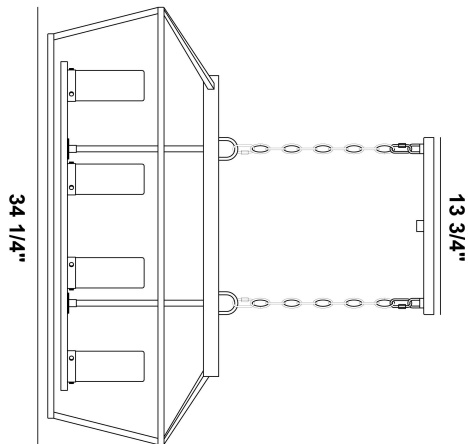

BASTILLE, 4 LT ISLAND CHANDELIER

PRODUCT DETAILS

No.	:	42740-018
Product Color	:	SATIN BLACK
Product Material	:	POWDER COATING OVER GALVANIZED STEEL
Shade / Accent Colour	:	CLEAR GLASS
Shade / Accent Material	:	GLASS
Length	:	34.25"
Width	:	10.25"
Height	:	14.75"
Weight	:	19.5lbs

LIGHT SOURCE DETAILS

Number of Bulbs	:	4
Light Source Type	:	B10
Input Voltage	:	120V
Bulb Voltage	:	120V
Socket Type	:	E12
Wattage	:	60W
Total Wattage	:	240W
Bulb Included	:	No
Dimmable	:	Yes

OPTIONS AVAILABLE

ITEM NO.	FINISH	SHADE
42740-018	SATIN BLACK	CLEAR GLASS
	14 3/4"	72" 3/4"

TECHNICAL DETAILS

Hanging Support Length	:	72"
Canopy / Backplate Length	:	13.75"
Canopy / Backplate Height	:	1"
Canopy / Backplate Width	:	4.75"
Location	:	WET
Approval	:	