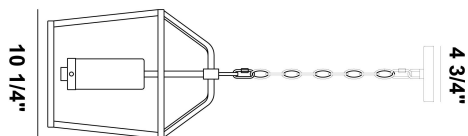

BASTILLE, 4 LT ISLAND CHANDELIER

PRODUCT DETAILS

No.	:	42740-018
Product Color	:	SATIN BLACK
Product Material	:	POWDER COATING OVER GALVANIZED STEEL
Shade / Accent Colour	:	CLEAR GLASS
Shade / Accent Material	:	GLASS
Length	:	34.25"
Width	:	10.25"
Height	:	14.75"
Weight	:	19.5lbs

ITEM NO.	FINISH	SHADE
42740-018	SATIN BLACK	CLEAR GLASS
	14 3/4"	72" 3/4"

TECHNICAL DETAILS

Hanging Support Length	:	72"
Canopy / Backplate Length	:	13.75"
Canopy / Backplate Height	:	1"
Canopy / Backplate Width	:	4.75"
Location	:	WET
Approval	:	