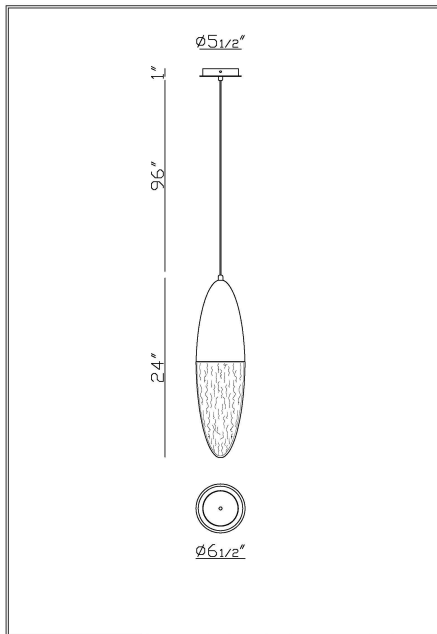

### PRODUCT DETAILS

No.	:	43857-037
Product Color	:	MATTE GOLD
Diameter	:	6.5"
Height	:	24"
Shade Height	:	12"
Shade Diameter	:	6.5"

### LIGHT SOURCE DETAILS

Number of Bulbs	:	1
Light Source	:	LED
Light Source Type	:	GU10
Input Voltage	:	120V
Bulb Voltage	:	120V
Socket Type	:	LED
Wattage	:	7W
Total Wattage	:	7W
Delivered Lumens	:	490lm
Kelvin	:	3000K
CRI	:	90+
Bulb Included	:	Yes
Dimmable	:	Yes

### TECHNICAL DETAILS

Hanging Support Type	:	WIRE
Hanging Support Length	:	96"
Canopy / Backplate Height	:	1"
Canopy / Backplate Dia.	:	5.5"
Location	:	DRY