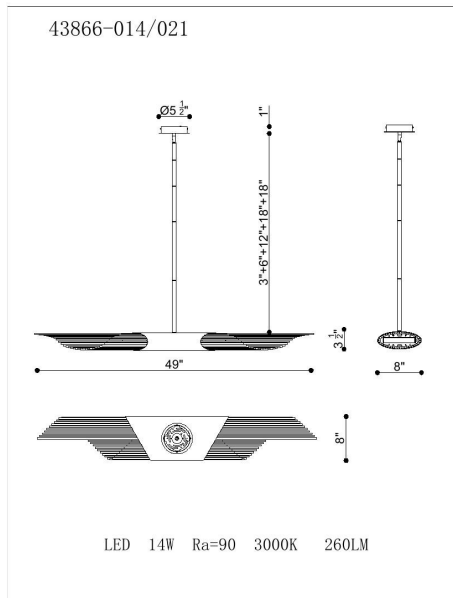

UMURA, 2-LIGHT CHANDELIER

PRODUCT DETAILS

No.	:	43866-014
Product Color	:	BLACK
Length	:	49"
Width	:	8"
Height	:	3.5"

LIGHT SOURCE DETAILS

Light Source Type	:	INTEGRATED LED
Input Voltage	:	120V
Bulb Voltage	:	120V
Socket Type	:	LED
Total Wattage	:	12W
Delivered Lumens	:	260lm
Kelvin	:	3000K
CRI	:	90+
Dimmable	:	Yes

OPTIONS AVAILABLE

ITEM NO.	FINISH	SHADE
43866-014	BLACK	
43866-021	GOLD	

TECHNICAL DETAILS

Hanging Support Type	:	ROD
Hanging Support Length	:	72"
Canopy / Backplate Height	:	1"
Canopy / Backplate Dia.	:	5.5"
Location	:	DRY
Title 24	:	Yes