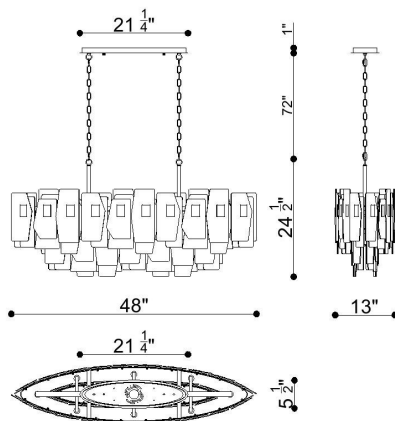

TECHNICAL DETAILS

Hanging Support Type	:	CHAIN
Hanging Support Length	:	72"
Canopy / Backplate Length	:	21.5"
Canopy / Backplate Height	:	1"
Canopy / Backplate Width	:	5.5"
Location	:	DRY

43874-019