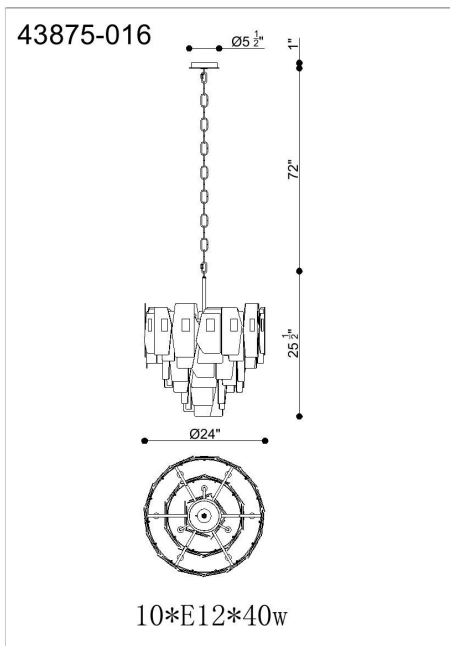

COCOLINA, 10-LIGHT CHANDELIER

PRODUCT DETAILS

No.	:	43875-016
Product Color	:	ANTIQUÉ BRASS
Shade / Accent Colour	:	AMBER GLASS
Diameter	:	24"
Height	:	25.5"
Weight	:	55.5lbs

LIGHT SOURCE DETAILS

Number of Bulbs	:	10
Light Source	:	Incandescent
Light Source Type	:	B10
Input Voltage	:	120V
Bulb Voltage	:	120V
Socket Type	:	E12
Wattage	:	10W
Total Wattage	:	100W
Bulb Included	:	No
Dimmable	:	Yes

OPTIONS AVAILABLE

ITEM NO.	FINISH	SHADE
43875-016	ANTIQUÉ BRASS	AMBER GLASS

TECHNICAL DETAILS

Hanging Support Type	:	CHAIN
Hanging Support Length	:	72"
Canopy / Backplate Height	:	1"
Canopy / Backplate Dia.	:	5.5"
Location	:	DRY