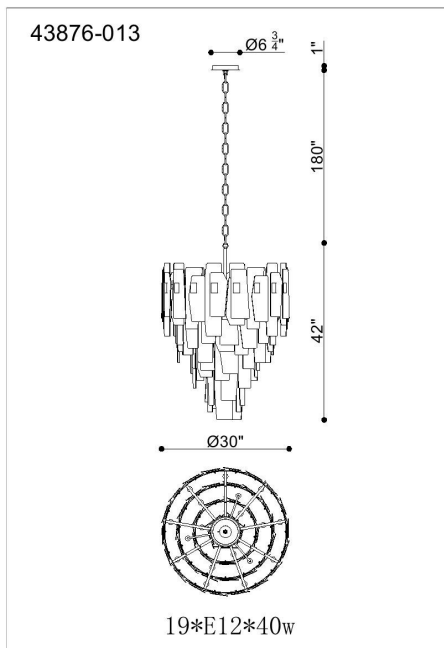

COCOLINA, 19-LIGHT CHANDELIER

PRODUCT DETAILS

No.	:	43876-013
Product Color	:	ANTIQUÉ BRASS
Shade / Accent Colour	:	AMBER GLASS
Diameter	:	29"
Height	:	42"
Weight	:	112.8lbs

LIGHT SOURCE DETAILS

Number of Bulbs	:	19
Light Source	:	Incandescent
Light Source Type	:	B10
Input Voltage	:	120V
Bulb Voltage	:	120V
Socket Type	:	E12
Wattage	:	10W
Total Wattage	:	190W
Bulb Included	:	No
Dimmable	:	Yes

OPTIONS AVAILABLE

ITEM NO.	FINISH	SHADE
43876-013	ANTIQUÉ BRASS	AMBER GLASS

TECHNICAL DETAILS

Hanging Support Type	:	CHAIN
Hanging Support Length	:	180"
Canopy / Backplate Height	:	1"
Canopy / Backplate Dia.	:	6.75"
Location	:	DRY