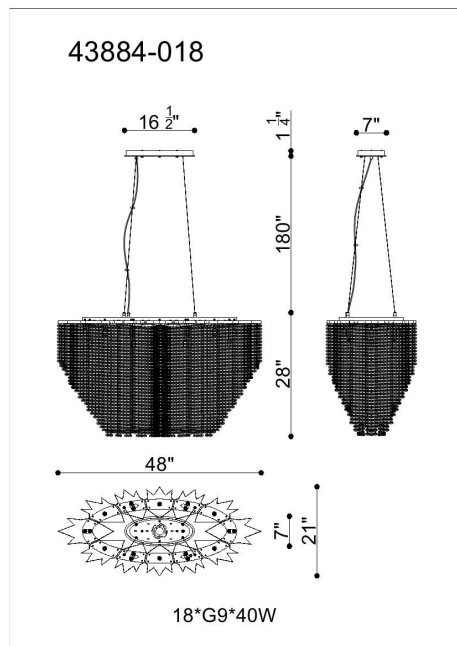

COHEN, 12 LT CHANDELIER

PRODUCT DETAILS

No.	:	43884-018
Product Color	:	CHROME
Length	:	48"
Width	:	21"
Height	:	28"
Weight	:	66lbs

LIGHT SOURCE DETAILS

Number of Bulbs	:	9
Light Source	:	Halogen
Light Source Type	:	GU10
Input Voltage	:	120V
Bulb Voltage	:	120V
Wattage	:	50W
Total Wattage	:	500W
Bulb Included	:	No
Dimmable	:	Yes

OPTIONS AVAILABLE

ITEM NO.	FINISH	SHADE
43884-018	CHROME	

TECHNICAL DETAILS

Hanging Support Type	:	WIRE
Hanging Support Length	:	144"
Canopy / Backplate Length	:	16.5"
Canopy / Backplate Height	:	1.25"
Canopy / Backplate Width	:	7"
Location	:	DRY