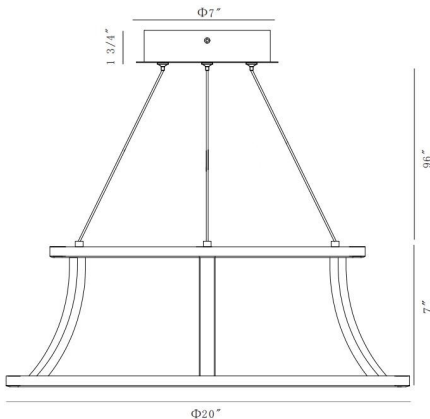

CADOUX, LED SMALL CHANDELIER

PRODUCT DETAILS

No.	:	43885-015
Product Color	:	MATTE BLACK
Diameter	:	20"
Height	:	7"

LIGHT SOURCE DETAILS

Light Source Type	:	INTEGRATED LED
Input Voltage	:	120V
Bulb Voltage	:	24V
Socket Type	:	LED
Total Wattage	:	54W
Delivered Lumens	:	1490lm
Kelvin	:	3000K
CRI	:	90+
Dimmable	:	Yes

OPTIONS AVAILABLE

ITEM NO.	FINISH	SHADE
43885-015	MATTE BLACK	
43885-022	COFFEE GOLD	

TECHNICAL DETAILS

Hanging Support Type	:	WIRE
Hanging Support Length	:	96"
Canopy / Backplate Height	:	1.75"
Canopy / Backplate Dia.	:	7"
Location	:	DRY
Title 24	:	Yes