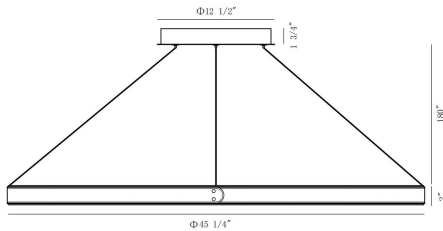

VERDURA, MEDIUM ROUND CHANDELIER

PRODUCT DETAILS

No.	:	43898-015
Product Color	:	BLACK
Width	:	45.25"
Height	:	2"

LIGHT SOURCE DETAILS

Light Source Type	:	INTEGRATED LED
Input Voltage	:	120V
Bulb Voltage	:	24V
Socket Type	:	LED
Total Wattage	:	102W
Delivered Lumens	:	3180lm
Kelvin	:	3500K
CRI	:	90+
Dimmable	:	Yes

OPTIONS AVAILABLE

ITEM NO.	FINISH	SHADE
43898-015	BLACK	
43898-039	GRY	

TECHNICAL DETAILS

Hanging Support Type	:	WIRE
Hanging Support Length	:	180"
Canopy / Backplate Height	:	1.75"
Canopy / Backplate Dia.	:	12.5"
Location	:	DRY
Title 24	:	Yes