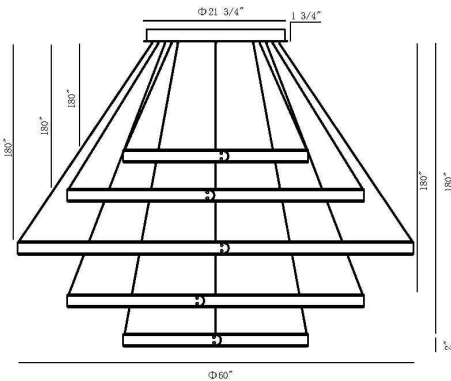

VERDURA, 5-RING CHANDELIER

PRODUCT DETAILS

No.	:	43901-036
Product Color	:	GREY
Width	:	60"
Height	:	2"
Weight	:	50lbs

LIGHT SOURCE DETAILS

Light Source Type	:	INTEGRATED LED
Input Voltage	:	120V
Bulb Voltage	:	24V
Socket Type	:	LED
Total Wattage	:	486W
Delivered Lumens	:	12460lm
Kelvin	:	3500K
CRI	:	90+
Dimmable	:	Yes

OPTIONS AVAILABLE

ITEM NO.	FINISH	SHADE
43901-012	BLACK	
43901-036	GREY	

TECHNICAL DETAILS

Hanging Support Type	:	WIRE
Hanging Support Length	:	180"
Canopy / Backplate Height	:	1.75"
Canopy / Backplate Dia.	:	21.75"
Location	:	DRY
Title 24	:	Yes