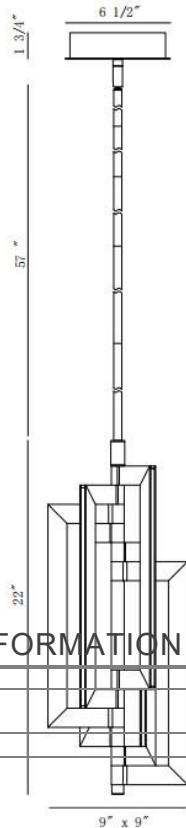

LIVRA, 1-LIGHT PENDANT

PRODUCT DETAILS

No.	:	44076-023
Product Color	:	GOLD
Diameter	:	9"
Height	:	22"

LIGHT SOURCE DETAILS

Light Source Type	:	INTEGRATED LED
Input Voltage	:	120V
Bulb Voltage	:	24V
Socket Type	:	LED
Total Wattage	:	75W
Delivered Lumens	:	1090lm
Kelvin	:	3000K
CRI	:	90+
Dimmable	:	Yes

OPTIONS AVAILABLE

ITEM NO.	FINISH	SHADE
44076-016	MATTE BLACK	
44076-023	GOLD	

TECHNICAL DETAILS

Hanging Support Type	:	ROD
Hanging Support Length	:	57"
Canopy / Backplate Length	:	6.5"
Canopy / Backplate Height	:	1.75"
Canopy / Backplate Width	:	6.5"
Location	:	DRY
Title 24	:	Yes