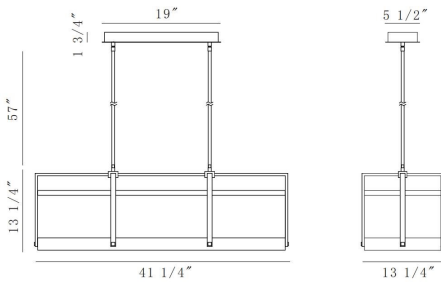

### PRODUCT DETAILS

No.	:	44255-015
Product Color	:	MATTE BLACK
Length	:	41.25"
Width	:	13.25"
Height	:	13.25"

### TECHNICAL DETAILS

Hanging Support Type	:	ROD
Hanging Support Length	:	57"
Canopy / Backplate Length	:	19"
Canopy / Backplate Height	:	1.75"
Canopy / Backplate Width	:	5.5"
Location	:	DRY
Title 24	:	Yes