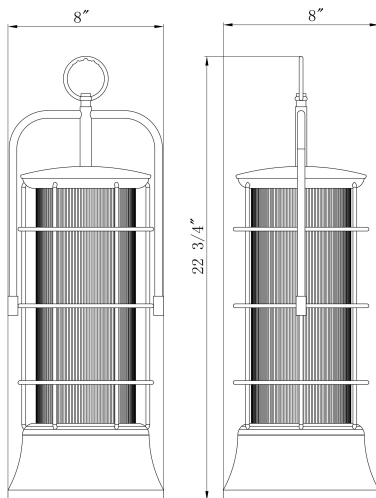

### PRODUCT DETAILS

No.	:	44266-011
Product Color	:	DARK BRONZE
Diameter	:	8"
Height	:	22.75"
Shade Height	:	16"
Shade Diameter	:	6"

### LIGHT SOURCE DETAILS

Number of Bulbs	:	1
Light Source	:	Incandescent
Light Source Type	:	T10
Input Voltage	:	120V
Bulb Voltage	:	120V
Socket Type	:	E26
Wattage	:	60W
Total Wattage	:	60W
Bulb Included	:	No
Dimmable	:	Yes

### TECHNICAL DETAILS

Hanging Support Type	:	CHAIN
Canopy / Backplate Height	:	0.75"
Canopy / Backplate Dia.	:	5"
Location	:	WET