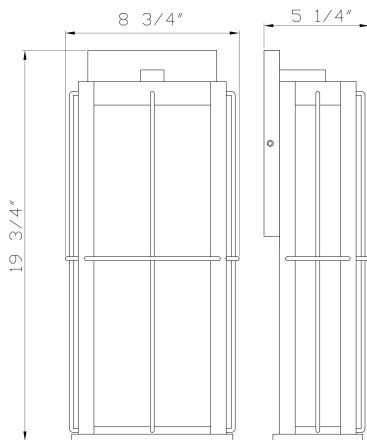

BENSA, MEDIUM OUTDOOR LANTERN

PRODUCT DETAILS

No.	:	44268-015
Product Color	:	SAND BLACK
Width	:	8.75"
Height	:	19.75"
Ext	:	5.25"

LIGHT SOURCE DETAILS

Light Source Type	:	INTEGRATED LED
Input Voltage	:	120V
Bulb Voltage	:	120V
Socket Type	:	LED
Total Wattage	:	12W
Delivered Lumens	:	400lm
Kelvin	:	3000K
CRI	:	90+
Dimmable	:	Yes

OPTIONS AVAILABLE

ITEM NO.	FINISH	SHADE
44268-015	SAND BLACK	

TECHNICAL DETAILS

Canopy / Backplate Length	:	6.5"
Canopy / Backplate Width	:	9.5"
Location	:	WET

44268-015

PROJECT INFORMATION

Job Name: Date: Type: