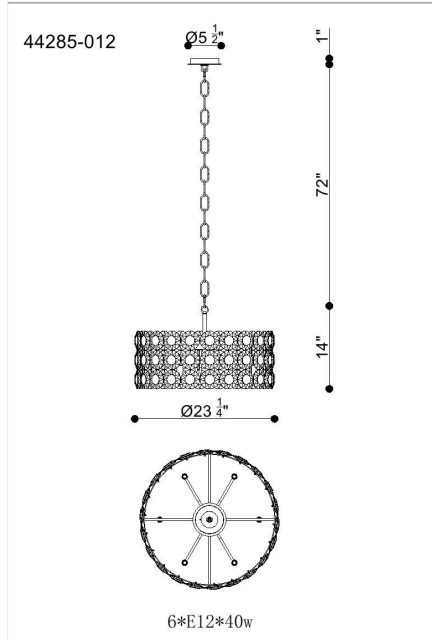

PERRENE, PERRENE, MED CHANDELIER

PRODUCT DETAILS

No.	:	44285-012
Product Color	:	CHROME
Length	:	23.5"
Width	:	23.5"
Diameter	:	23.5"
Height	:	14"
Overall Height	:	71"
Weight	:	23.5lbs

LIGHT SOURCE DETAILS

Number of Bulbs	:	6
Light Source	:	Incandescent
Light Source Type	:	B10
Input Voltage	:	120V
Bulb Voltage	:	120V
Socket Type	:	E12
Wattage	:	40W
Total Wattage	:	240W
Bulb Included	:	No
Dimmable	:	No

OPTIONS AVAILABLE

ITEM NO.	FINISH	SHADE
44285-012	CHROME	
44285-026	Gold	NA

TECHNICAL DETAILS

Light Direction	:	Multi
Hanging Support Type	:	CHAIN
Hanging Support Length	:	57"
Rods Included	:	Yes
Canopy / Backplate Length	:	5.5"
Canopy / Backplate Height	:	1"
Canopy / Backplate Width	:	5.5"
Canopy / Backplate Dia.	:	5.5"
Location	:	Dry
Approval	:	