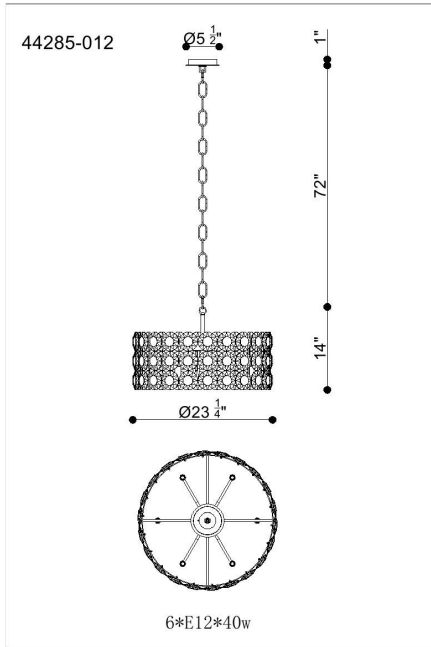

PERRENE, PERRENE, MED CHANDELIER

OPTIONS AVAILABLE

ITEM NO.	FINISH	SHADE
44285-012	CHROME	
44285-026	Gold	NA

PRODUCT DETAILS

No.	: 44285-026
Product Color	: Gold
Product Material	: Iron
Shade / Accent Colour	: NA
Shade / Accent Material	: Crystal
Length	: 23.5"
Width	: 23.5"
Diameter	: 23.5"
Height	: 14"
Overall Height	: 71"
Weight	: 23.5lbs

LIGHT SOURCE DETAILS

Number of Bulbs	: 6
Light Source	: Incandescent
Light Source Type	: B10
Input Voltage	: 120V
Bulb Voltage	: 120V
Socket Type	: E12
Wattage	: 40W
Total Wattage	: 240W
Bulb Included	: No
Dimmable	: No

TECHNICAL DETAILS

Light Direction	: Multi
Hanging Support Type	: CHAIN
Hanging Support Length	: 57"
Rods Included	: Yes
Canopy / Backplate Length	: 5.5"
Canopy / Backplate Height	: 1"
Canopy / Backplate Width	: 5.5"
Canopy / Backplate Dia.	: 5.5"
Location	: Dry
Approval	: 