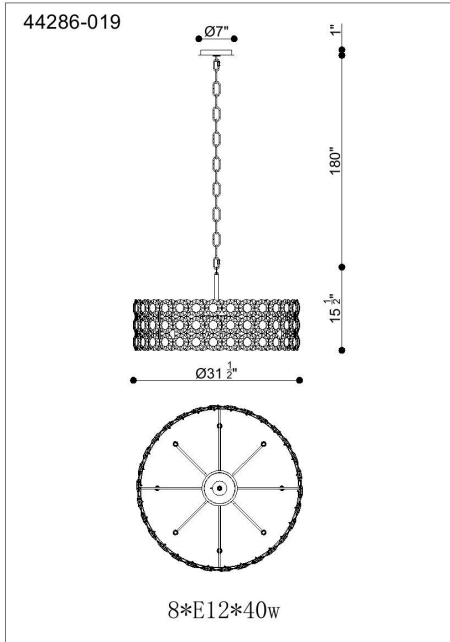

### PRODUCT DETAILS

No.	:	44286-019
Product Color	:	CHROME
Length	:	31.5"
Width	:	31.5"
Diameter	:	31.5"
Height	:	15.5"
Overall Height	:	72.5"
Weight	:	44lbs

### TECHNICAL DETAILS

Light Direction	:	Multi
Hanging Support Type	:	CHAIN
Hanging Support Length	:	57"
Rods Included	:	Yes
Canopy / Backplate Length	:	8"
Canopy / Backplate Height	:	1"
Canopy / Backplate Width	:	8"
Canopy / Backplate Dia.	:	8"
Location	:	Dry
Approval	:	