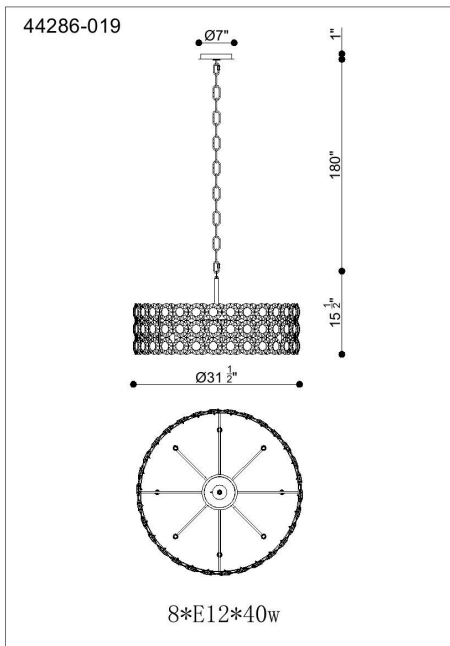

### PRODUCT DETAILS

No.	:	44286-025
Product Color	:	Gold
Product Material	:	Iron
Shade / Accent Colour	:	NA
Shade / Accent Material	:	Crystal
Length	:	31.5"
Width	:	31.5"
Diameter	:	31.5"
Height	:	15.5"
Overall Height	:	72.5"
Weight	:	44lbs

### TECHNICAL DETAILS

Light Direction	:	Multi
Hanging Support Type	:	CHAIN
Hanging Support Length	:	57"
Rods Included	:	Yes
Canopy / Backplate Length	:	8"
Canopy / Backplate Height	:	1"
Canopy / Backplate Width	:	8"
Canopy / Backplate Dia.	:	8"
Location	:	Dry
Approval	:	