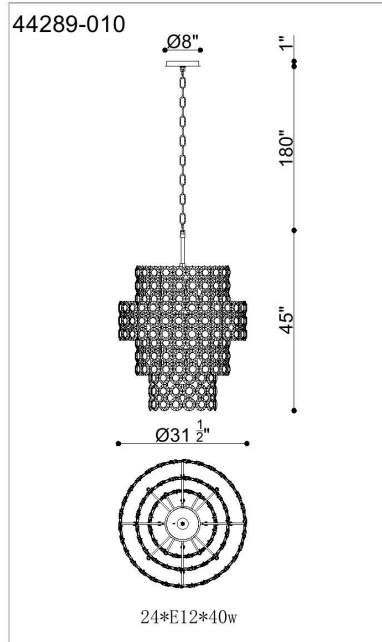

PERRENE, PERRENE,24LT CHANDELIER

PRODUCT DETAILS

No.	:	44289-010
Product Color	:	CHROME
Length	:	31.5"
Width	:	31.5"
Diameter	:	31.5"
Height	:	45"
Overall Height	:	102"
Weight	:	129lbs

LIGHT SOURCE DETAILS

Number of Bulbs	:	24
Light Source	:	Incandescent
Light Source Type	:	B10
Input Voltage	:	120V
Bulb Voltage	:	120V
Socket Type	:	E12
Wattage	:	40W
Total Wattage	:	960W
Bulb Included	:	No
Dimmable	:	No

OPTIONS AVAILABLE

ITEM NO.	FINISH	SHADE
44289-010	CHROME	
44289-028	Gold	NA

TECHNICAL DETAILS

Light Direction	:	Multi
Hanging Support Type	:	CHAIN
Hanging Support Length	:	57"
Rods Included	:	Yes
Canopy / Backplate Length	:	8"
Canopy / Backplate Height	:	1"
Canopy / Backplate Width	:	8"
Canopy / Backplate Dia.	:	8"
Location	:	Dry
Approval	:	