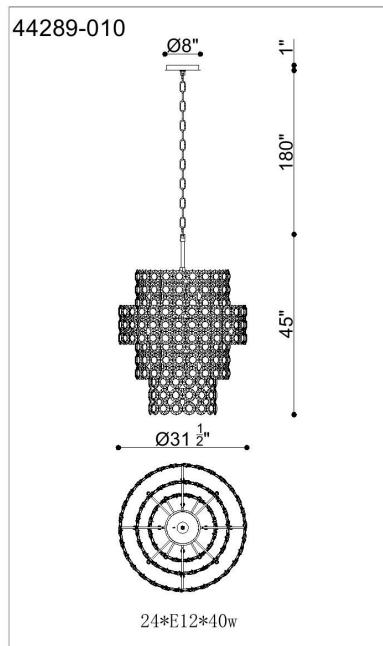

### PRODUCT DETAILS

No.	:	44289-028
Product Color	:	Gold
Product Material	:	Iron
Shade / Accent Colour	:	NA
Shade / Accent Material	:	Crystal
Length	:	31.5"
Width	:	31.5"
Diameter	:	31.5"
Height	:	45"
Overall Height	:	102"
Weight	:	129lbs

### LIGHT SOURCE DETAILS

Number of Bulbs	:	24
Light Source	:	Incandescent
Light Source Type	:	B10
Input Voltage	:	120V
Bulb Voltage	:	120V
Socket Type	:	E12
Wattage	:	40W
Total Wattage	:	960W
Bulb Included	:	No
Dimmable	:	No

### TECHNICAL DETAILS

Light Direction	:	Multi
Hanging Support Type	:	CHAIN
Hanging Support Length	:	57"
Rods Included	:	Yes
Canopy / Backplate Length	:	8"
Canopy / Backplate Height	:	1"
Canopy / Backplate Width	:	8"
Canopy / Backplate Dia.	:	8"
Location	:	Dry
Approval	:	