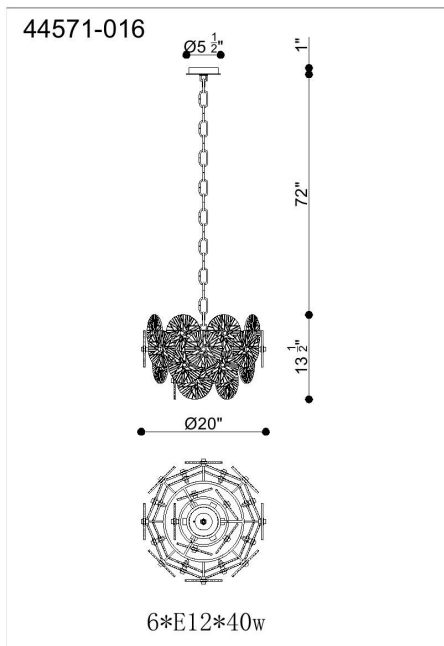

SUE-ANNE, 6-LIGHT CHANDELIER

PRODUCT DETAILS

No.	:	44571-016
Product Color	:	PLATED BRASS
Diameter	:	20"
Height	:	13.5"

LIGHT SOURCE DETAILS

Number of Bulbs	:	6
Light Source	:	Incandescent
Light Source Type	:	B10
Input Voltage	:	120V
Bulb Voltage	:	120V
Socket Type	:	E12
Wattage	:	60W
Total Wattage	:	360W
Bulb Included	:	No
Dimmable	:	Yes

OPTIONS AVAILABLE

ITEM NO.	FINISH	SHADE
44571-016	PLATED BRASS	

TECHNICAL DETAILS

Hanging Support Type	:	CHAIN
Hanging Support Length	:	72"
Canopy / Backplate Height	:	1"
Canopy / Backplate Dia.	:	5.5"
Location	:	DRY