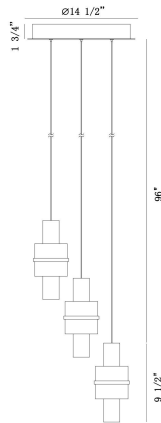

ROLA, ROLA, 3LT LED CHANDELIER

PRODUCT DETAILS

No.	:	45593-017
Product Color	:	Brushed Gold
Product Material	:	Iron
Shade / Accent Colour	:	Smoked
Shade / Accent Material	:	Outer Glass
Length	:	14.5"
Width	:	14.5"
Diameter	:	14.5"
Height	:	9.5"
Overall Height	:	107.25"
Weight	:	9lbs
Shade Height	:	9.5"
Shade Diameter	:	4"

LIGHT SOURCE DETAILS

Number of Bulbs	:	6
Light Source	:	LED
Light Source Type	:	LED
Input Voltage	:	120V
Bulb Voltage	:	24V
Socket Type	:	LED
Wattage	:	24W
Total Wattage	:	144W
Delivered Lumens	:	489lm
Kelvin	:	3000K
CRI	:	90
Bulb Included	:	Yes
Dimmable	:	Yes

OPTIONS AVAILABLE

ITEM NO.	FINISH	SHADE
45593-017	Brushed Gold	Smoked

TECHNICAL DETAILS

Light Direction	:	Up and Down
Hanging Support Type	:	WIRE
Hanging Support Length	:	96"
Rods Included	:	No
Canopy / Backplate Height	:	1.75"
Canopy / Backplate Dia.	:	14.5"
Location	:	Dry
Approval	:	