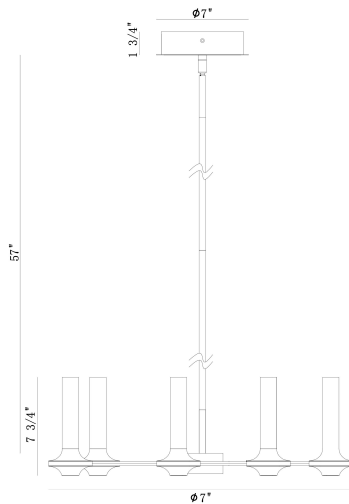

Torcia, Torcia, 6LT chandelier S

PRODUCT DETAILS

No.	:	45712-029
Product Color	:	White and Brass
Product Material	:	Iron
Shade / Accent Colour	:	Etched
Shade / Accent Material	:	Glass
Length	:	24.5"
Width	:	24.5"
Diameter	:	24.25"
Height	:	7.5"
Overall Height	:	60.5"
Weight	:	9.4lbs
Shade Height	:	5.5"
Shade Diameter	:	1.25"

LIGHT SOURCE DETAILS

Number of Bulbs	:	12
Light Source	:	LED
Light Source Type	:	LED
Input Voltage	:	120V
Bulb Voltage	:	24V
Socket Type	:	LED
Wattage	:	30W
Total Wattage	:	34W
Delivered Lumens	:	1544lm
Kelvin	:	3000K
CRI	:	90
Bulb Included	:	Yes
Dimmable	:	Yes

OPTIONS AVAILABLE

ITEM NO.	FINISH	SHADE
45712-012	Black and Brass	Etched
45712-029	White and Brass	Etched

TECHNICAL DETAILS

Light Direction	:	Up and Down
Hanging Support Type	:	ROD
Hanging Support Length	:	57"
Rods Included	:	Yes
Canopy / Backplate Height	:	1"
Canopy / Backplate Dia.	:	7"
Location	:	Dry
Approval	:	