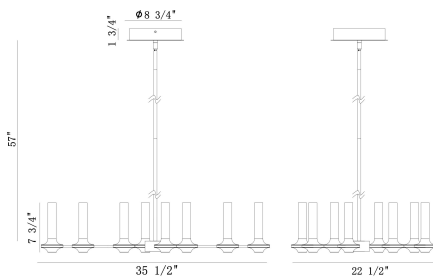

Torcia, Torcia, 8LT chandelier

PRODUCT DETAILS

No.	:	45714-023
Product Color	:	White and Brass
Product Material	:	Iron
Shade / Accent Colour	:	Etched
Shade / Accent Material	:	Glass
Length	:	35.75"
Width	:	22.75"
Height	:	7.5"
Overall Height	:	60.5"
Weight	:	12lbs
Shade Height	:	5.5"
Shade Diameter	:	1.25"

LIGHT SOURCE DETAILS

Number of Bulbs	:	16
Light Source	:	LED
Light Source Type	:	LED
Input Voltage	:	120V
Bulb Voltage	:	24V
Socket Type	:	LED
Wattage	:	30W
Total Wattage	:	45W
Kelvin	:	3000K
CRI	:	90
Bulb Included	:	Yes
Dimmable	:	Yes

OPTIONS AVAILABLE

ITEM NO.	FINISH	SHADE
45714-016	Black and Brass	Etched
45714-023	White and Brass	Etched

TECHNICAL DETAILS

Light Direction	:	Up and Down
Hanging Support Type	:	ROD
Hanging Support Length	:	57"
Rods Included	:	Yes
Canopy / Backplate Height	:	1.75"
Canopy / Backplate Dia.	:	8.75"
Location	:	Dry
Approval	:	