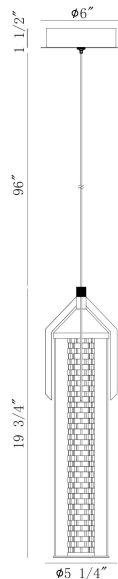

Espada, Espada, pendant

PRODUCT DETAILS

No.	:	45716-027
Product Color	:	Gold
Product Material	:	Iron
Shade / Accent Colour	:	Clear
Shade / Accent Material	:	Glass
Length	:	5.25"
Width	:	5.25"
Diameter	:	5.25"
Height	:	19.75"
Overall Height	:	115.75"
Weight	:	5.7lbs
Shade Height	:	17"
Shade Diameter	:	5.25"

LIGHT SOURCE DETAILS

Light Source Type	:	INTEGRATED LED
Input Voltage	:	120V
Bulb Voltage	:	18V
Socket Type	:	LED
Total Wattage	:	18W
Delivered Lumens	:	1064lm
Kelvin	:	3000K
CRI	:	90
Dimmable	:	Yes

OPTIONS AVAILABLE

ITEM NO.	FINISH	SHADE
45716-010	Polished Nickel	Clear
45716-027	Gold	Clear

TECHNICAL DETAILS

Light Direction	:	Multi
Hanging Support Type	:	WIRE
Hanging Support Length	:	96"
Rods Included	:	No
Canopy / Backplate Height	:	1.75"
Canopy / Backplate Dia.	:	5.25"
Location	:	Dry
Approval	:	