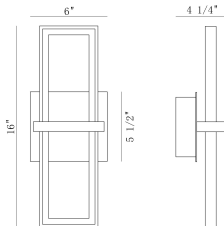

BORDO, BORDO, OUTDOOR WC, BLK, S

PRODUCT DETAILS

No.	:	45725-012
Product Color	:	Black
Product Material	:	Steel+Alu
Shade / Accent Colour	:	Frosted white
Shade / Accent Material	:	Acrylic
Length	:	6"
Width	:	4.25"
Height	:	16"
Overall Height	:	16"
Ext	:	4.25"
Weight	:	3lbs

OPTIONS AVAILABLE

ITEM NO.	FINISH	SHADE
45725-012	Black	Frosted white

TECHNICAL DETAILS

Light Direction	:	Multi
Canopy / Backplate Length	:	6"
Canopy / Backplate Height	:	1.5"
Canopy / Backplate Width	:	5.5"
Driver	:	Yes
IP Rating	:	IP44
Location	:	Wet
Approval	:	