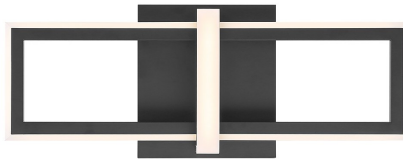

BORDO, BORDO, OUTDOOR WC, BLK, S

PRODUCT DETAILS

No.	:	45725-012
Product Color	:	Black
Product Material	:	Steel+Alu
Shade / Accent Colour	:	Frosted white
Shade / Accent Material	:	Acrylic
Length	:	6"
Width	:	4.25"
Height	:	16"
Overall Height	:	16"
Ext	:	4.25"
Weight	:	3lbs

LIGHT SOURCE DETAILS

Number of Bulbs	:	1
Light Source	:	LED
Light Source Type	:	LED
Input Voltage	:	120V
Bulb Voltage	:	36V
Socket Type	:	LED
Wattage	:	20W
Total Wattage	:	20W
Delivered Lumens	:	752lm
Kelvin	:	3000K
CRI	:	90
Bulb Included	:	Yes
Dimmable	:	Yes

OPTIONS AVAILABLE

ITEM NO.	FINISH	SHADE
45725-012	Black	Frosted white

TECHNICAL DETAILS

Light Direction	:	Multi
Canopy / Backplate Length	:	6"
Canopy / Backplate Height	:	1.5"
Canopy / Backplate Width	:	5.5"
Driver	:	Yes
IP Rating	:	IP44
Location	:	Wet
Approval	:	