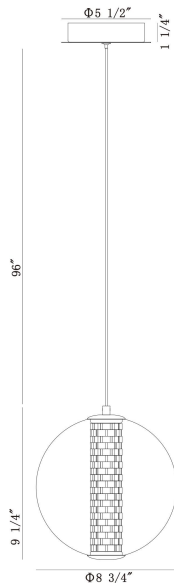

ATOMO, ATOMO, 1LT PD

PRODUCT DETAILS

No.	:	45735-023
Product Color	:	Gold
Product Material	:	Iron
Shade / Accent Colour	:	Smoked
Shade / Accent Material	:	Glass
Length	:	8.75"
Width	:	8.75"
Diameter	:	8.75"
Height	:	9.25"
Overall Height	:	106.5"
Weight	:	3lbs
Shade Length	:	9.25"
Shade Width	:	8.75"
Shade Diameter	:	8.75"

LIGHT SOURCE DETAILS

Number of Bulbs	:	1
Light Source	:	LED
Light Source Type	:	LED
Input Voltage	:	120V
Bulb Voltage	:	120V
Socket Type	:	LED
Wattage	:	7W
Total Wattage	:	7W
Delivered Lumens	:	179lm
Kelvin	:	3000K
CRI	:	90
Bulb Included	:	Yes
Dimmable	:	Yes

OPTIONS AVAILABLE

ITEM NO.	FINISH	SHADE
45735-011	Chrome	Clear
45735-023	Gold	Smoked

TECHNICAL DETAILS

Light Direction	:	Multi
Hanging Support Type	:	WIRE
Hanging Support Length	:	96"
Canopy / Backplate Height	:	1.25"
Canopy / Backplate Dia.	:	5.5"
Location	:	Dry
Approval	:	