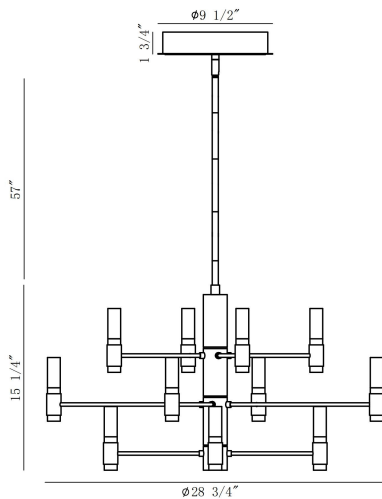

PROJECT INFORMATION

Job Name: Date: Type:

Comments: