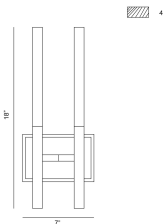

Benicio, BENICIO, CRYSTAL 2LT VTY

PRODUCT DETAILS

No.	:	46426-017
Product Color	:	Black
Product Material	:	steel+aluminum
Shade / Accent Colour	:	Clear Prism
Shade / Accent Material	:	Glass
Width	:	3.5"
Height	:	18"
Ext	:	3.5"
Weight	:	4.5lbs
Shade Length	:	1"
Shade Width	:	1"
Shade Height	:	10"

OPTIONS AVAILABLE

ITEM NO.	FINISH	SHADE
46426-017	Black	Clear Prism
46426-024	Polished Nickel	Clear Prism
46426-031	Brushed Gold	Clear Prism

TECHNICAL DETAILS

Canopy / Backplate Length	:	7"
Canopy / Backplate Height	:	1.25"
Canopy / Backplate Width	:	4.75"
Location	:	Damp
Approval	:	