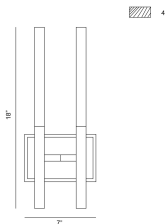

### PRODUCT DETAILS

No.	:	46426-024
Product Color	:	Polished Nickel
Product Material	:	steel+aluminum
Shade / Accent Colour	:	Clear Prism
Shade / Accent Material	:	Glass
Width	:	3.5"
Height	:	18"
Ext	:	3.5"
Weight	:	4.5lbs
Shade Length	:	1"
Shade Width	:	1"
Shade Height	:	10"

### TECHNICAL DETAILS

Canopy / Backplate Length	:	7"
Canopy / Backplate Height	:	1.25"
Canopy / Backplate Width	:	4.75"
Location	:	Damp
Approval	:	