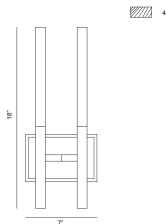

Benicio, BENICIO, CRYSTAL 2LT VTY

PRODUCT DETAILS

No.	:	46426-031
Product Color	:	Brushed Gold
Product Material	:	steel+aluminum
Shade / Accent Colour	:	Clear Prism
Shade / Accent Material	:	Glass
Width	:	3.5"
Height	:	18"
Ext	:	3.5"
Weight	:	4.5lbs
Shade Length	:	1"
Shade Width	:	1"
Shade Height	:	10"

OPTIONS AVAILABLE

ITEM NO.	FINISH	SHADE
46426-017	Black	Clear Prism
46426-024	Polished Nickel	Clear Prism
46426-031	Brushed Gold	Clear Prism

TECHNICAL DETAILS

Canopy / Backplate Length	:	7"
Canopy / Backplate Height	:	1.25"
Canopy / Backplate Width	:	4.75"
Location	:	Damp
Approval	:	