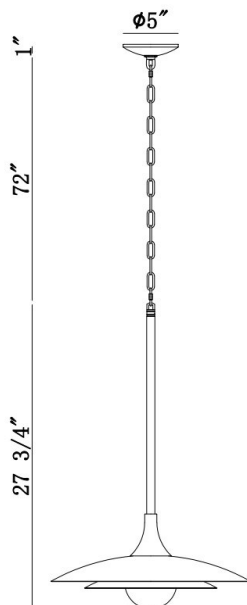

WELSH, Welsh, LED Pendant

PRODUCT DETAILS

No.	:	46441-027
Product Color	:	Blue and Black
Product Material	:	Iron
Shade / Accent Colour	:	Blue
Shade / Accent Material	:	Metal
Length	:	18"
Width	:	18"
Diameter	:	18"
Height	:	27.5"
Overall Height	:	101"
Weight	:	10lbs
Shade Length	:	18"
Shade Width	:	18"
Shade Height	:	1.47"
Shade Diameter	:	18"

LIGHT SOURCE DETAILS

Light Source Type	:	INTEGRATED LED
Input Voltage	:	120V
Bulb Voltage	:	120V
Total Wattage	:	10W
Delivered Lumens	:	448lm
Kelvin	:	3000K
CRI	:	95.2
Dimmable	:	Yes

OPTIONS AVAILABLE

ITEM NO.	FINISH	SHADE
46441-010	White and Black	White
46441-027	Blue and Black	Blue
46441-034	Gray and Black	Gray
46441-041	Black	Black

TECHNICAL DETAILS

Light Direction	:	Down
Hanging Support Length	:	72"
Rods Included	:	Yes
Canopy / Backplate Length	:	5"
Canopy / Backplate Height	:	1.25"
Canopy / Backplate Width	:	5"
Canopy / Backplate Dia.	:	5"
Location	:	Dry
Approval	:	