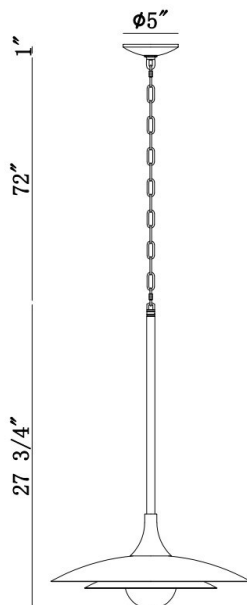

WELSH, Welsh, LED Pendant

PRODUCT DETAILS

No.	:	46441-034
Product Color	:	Gray and Black
Product Material	:	Iron
Shade / Accent Colour	:	Gray
Shade / Accent Material	:	Metal
Length	:	18"
Width	:	18"
Diameter	:	18"
Height	:	27.5"
Overall Height	:	101"
Weight	:	10lbs
Shade Length	:	18"
Shade Width	:	18"
Shade Height	:	1.47"
Shade Diameter	:	18"

LIGHT SOURCE DETAILS

Light Source Type	:	INTEGRATED LED
Input Voltage	:	120V
Bulb Voltage	:	120V
Total Wattage	:	10W
Delivered Lumens	:	448lm
Kelvin	:	3000K
CRI	:	95.2
Dimmable	:	Yes

OPTIONS AVAILABLE

ITEM NO.	FINISH	SHADE
46441-010	White and Black	White
46441-027	Blue and Black	Blue
46441-034	Gray and Black	Gray
46441-041	Black	Black

TECHNICAL DETAILS

Light Direction	:	Down
Hanging Support Length	:	72"
Rods Included	:	Yes
Canopy / Backplate Length	:	5"
Canopy / Backplate Height	:	1.25"
Canopy / Backplate Width	:	5"
Canopy / Backplate Dia.	:	5"
Location	:	Dry
Approval	:	