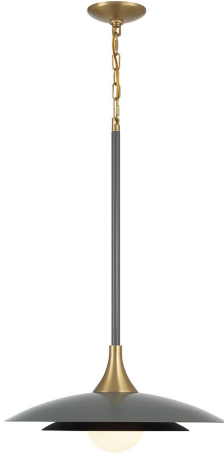

WELSH, Welsh, LED Pendant

PRODUCT DETAILS

No.	:	46441-034
Product Color	:	Gray and Black
Product Material	:	Iron
Shade / Accent Colour	:	Gray
Shade / Accent Material	:	Metal
Length	:	18"
Width	:	18"
Diameter	:	18"
Height	:	27.5"
Overall Height	:	101"
Weight	:	10lbs
Shade Length	:	18"
Shade Width	:	18"
Shade Height	:	1.47"
Shade Diameter	:	18"

LIGHT SOURCE DETAILS

Light Source Type	:	INTEGRATED LED
Input Voltage	:	120V
Bulb Voltage	:	120V
Total Wattage	:	10W
Delivered Lumens	:	448lm
Kelvin	:	3000K
CRI	:	95.2
Dimmable	:	Yes

OPTIONS AVAILABLE

ITEM NO.	FINISH	SHADE
46441-010	White and Black	White
46441-027	Blue and Black	Blue
46441-034	Gray and Black	Gray
46441-041	Black	Black

TECHNICAL DETAILS

Light Direction	:	Down
Hanging Support Length	:	72"
Rods Included	:	Yes
Canopy / Backplate Length	:	5"
Canopy / Backplate Height	:	1.25"
Canopy / Backplate Width	:	5"
Canopy / Backplate Dia.	:	5"
Location	:	Dry
Approval	:	