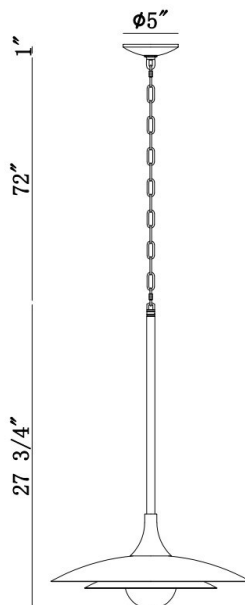

WELSH, Welsh, LED Pendant

PRODUCT DETAILS

No.	:	46441-041
Product Color	:	Black
Product Material	:	Iron
Shade / Accent Colour	:	Black
Shade / Accent Material	:	Metal
Length	:	18"
Width	:	18"
Diameter	:	18"
Height	:	27.5"
Overall Height	:	101"
Weight	:	10lbs
Shade Length	:	18"
Shade Width	:	18"
Shade Height	:	1.47"
Shade Diameter	:	18"

LIGHT SOURCE DETAILS

Light Source Type	:	INTEGRATED LED
Input Voltage	:	120V
Bulb Voltage	:	120V
Total Wattage	:	10W
Delivered Lumens	:	448lm
Kelvin	:	3000K
CRI	:	95.2
Dimmable	:	Yes

OPTIONS AVAILABLE

ITEM NO.	FINISH	SHADE
46441-010	White and Black	White
46441-027	Blue and Black	Blue
46441-034	Gray and Black	Gray
46441-041	Black	Black

TECHNICAL DETAILS

Light Direction	:	Down
Hanging Support Length	:	72"
Rods Included	:	Yes
Canopy / Backplate Length	:	5"
Canopy / Backplate Height	:	1.25"
Canopy / Backplate Width	:	5"
Canopy / Backplate Dia.	:	5"
Location	:	Dry
Approval	:	