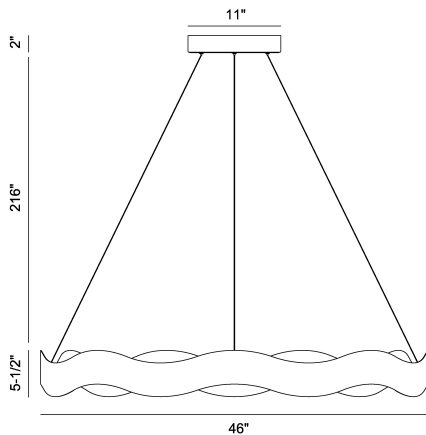

### PRODUCT DETAILS

No.	:	46462-022
Product Color	:	Black and Nickel
Product Material	:	Iron
Shade / Accent Colour	:	NA
Shade / Accent Material	:	NA
Length	:	46"
Width	:	46"
Diameter	:	46"
Height	:	5.5"
Overall Height	:	223"
Weight	:	22lbs

### TECHNICAL DETAILS

Light Direction	:	Ambient
Hanging Support Type	:	WIRE
Hanging Support Length	:	216"
Rods Included	:	No
Canopy / Backplate Length	:	11"
Canopy / Backplate Height	:	2"
Canopy / Backplate Width	:	11"
Canopy / Backplate Dia.	:	11"
Adjustable Lamp Head	:	No
Location	:	Dry
Approval	:	